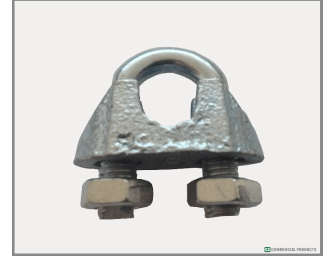

Safety Handrails Components

LOHR

Handrails

Tel: 01245 248514

Fax: 0872 1114567

email: sales@cscommercialproducts.co.uk

Website: www.cscommercialproducts.co.uk

CS11-001

OEM Ref Nr IT1067

Wire Rope Grip Large
(8mm Dia)

CS11-002

OEM Ref Nr

Wire Rope Grip Small
(5mm Dia)

CS11-003

OEM Ref Nr C37/06

D Shackle
(6mm Dia)

CS11-004

OEM Ref Nr IT1068

Thimble/Eyelet
(6mm Dia)

CS11-020

OEM Ref Nr IT1070

Quick Link
(5mm)

CS11-022

OEM Ref Nr IT1436

Tel: 01245 248514

Fax: 0872 1114567

email: sales@cscommercialproducts.co.uk

Website: www.cscommercialproducts.co.uk

Part No	Description	OEM Ref	Other Ref	Page No
CS10-065	Dog Clip	BT4431		4-2
CS10-066	Dog Clip & Chain	BT1101		4-2
CS10-281	Cable Tensioner	F00266055 F00063466		4-2
CS10-587	Cable Tensioner	A09020319		4-2
CS11-001	Wire Rope Grip Large (8mm Dia)	IT1067	BT0770	4-1
CS11-002	Wire Rope Grip Small (5mm Dia)		BT2754	4-1
CS11-003	D Shackle (6mm Dia)	C37/06	BT0768	4-1
CS11-004	Thimble (6mm Dia)	IT1068	BT0769	4-1
CS11-020	Quick Link (5mm Dia)	IT1070	BT4577	4-1
CS11-021-02	Handrail Cable Eyebolt	SP1867/7		4-2
CS11-022	Handrail Cable (100mtr Reel)	IT1436	BT0766	4-1